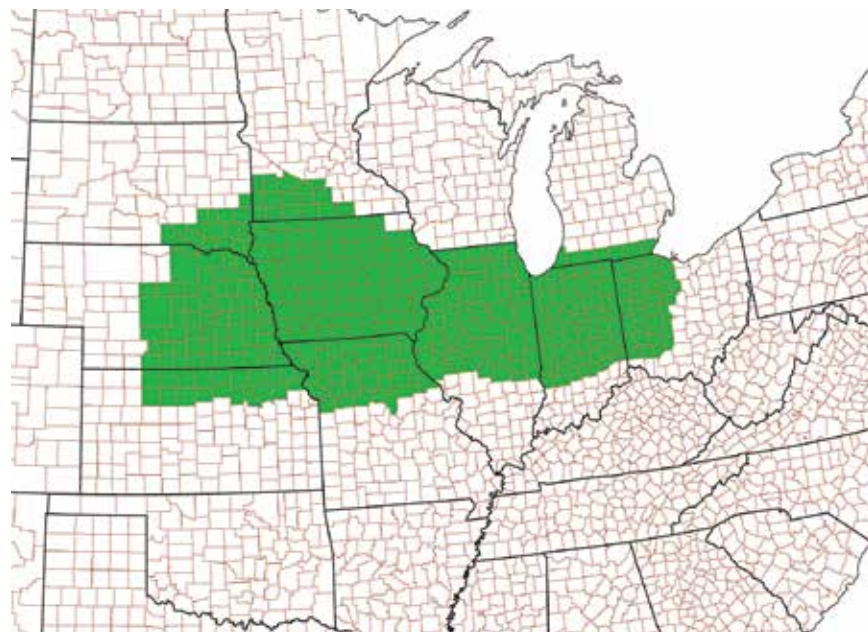

HERBICIDE TOLERANCE

Glyphosate	Yes
Glufosinate	No